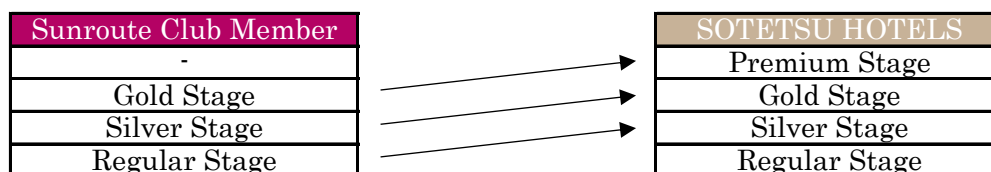

[The services below will be terminated **on Thursday, September 30th, 2020.**]

Exchange from Sunroute Club Member's points to Rakuten Edy gift.	
Use of S-cash which you have held.	

<<<<Notice on migration to SOTETSU HOTELS CLUB>>>>

For procedure migration to SOTETSU HOTELS CLUB, you will be able to proceed migration procedures from SOTETSU HOTELS CLUB's Official website after Monday, April 1st, 2019.

<<<About migrating points>>>

Points you have saved so far with Sunroute Club membership program will be migration as 2 points (1 point = 2 Japanese yen) of SOTETSU HOTELS CLUB per 1 point.

<<<About migrating S-cash>>>

S-cash you have held so far with Sunroute Club membership program will be migration as the point of SOTETSU HOTELS CLUB with 1 Japanese yen = 1 point.

By using the official app of SOTETSU HOTELS CLUB with new SOTETSU HOTELS CLUB membership program, you will be get one stage up from former Sunroute Club membership program which is decided by the cumulative total of the points from April 2018 to March 2019.