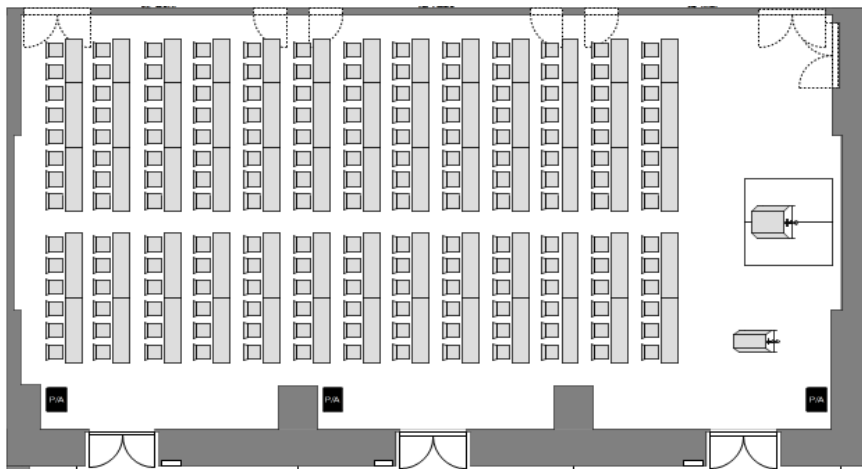

1F Floor Map

Main Conference Room : All Classroom Style (182seats)

Main Conference Room : All Party Style